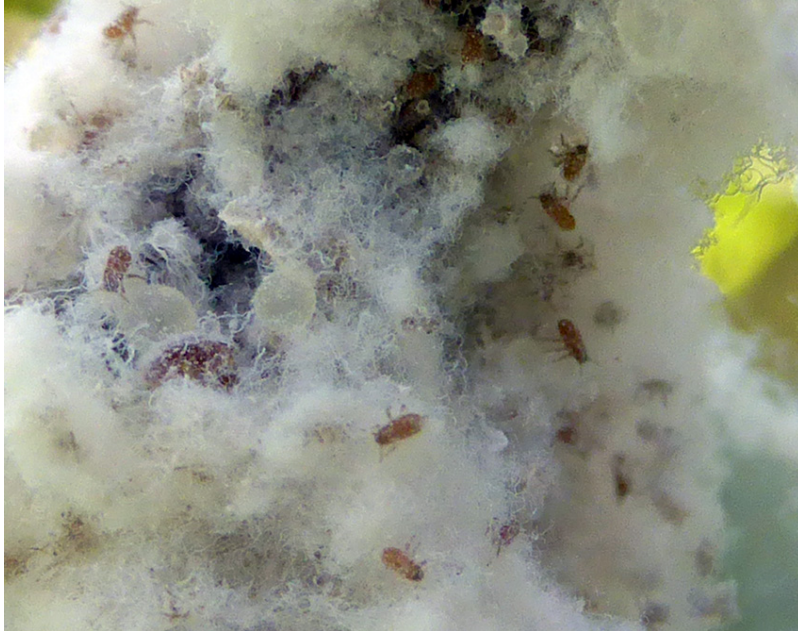

Fire Blight, Woolly Apple Aphid, Peach Twig Borer, Thinning

This issue contains information on:

Apple & Pear

- Fire Blight
- Codling moth
- San Jose Scale dates
- Woolly Apple Aphids

Peach/Nectarine/Cherry

- Peach Twig Borer
- Greater Peachtree Borer
- Western Cherry Fruit Fly
- Cherry Powdery Mildew

Iron Chlorosis

Thinning